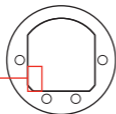

<10cm 0.3ft

3.

No connection

FAIL

no conn

1.

<1.2m
4ft

(2.)

Low battery

High pressure

Technical Specifications

- Operating temperature: 0°C to 40°C / 32°F to 104°F
- Storage temperature: -20°C to +50°C / -4°F to +122°F
- Maximum depth of operation: 150 m / 492 ft (complying with EN 13319)
- Max. diameter: 40 mm / 1.57 in
- Length: 80 mm / 3.15 in
- Weight: 103 g / 3.6 oz
- Resolution: 1 bar / 1 psi
- Rated working pressure: 300 bar / 4000 psi
- Max. allowed pressure: 400 bar / 5800 psi